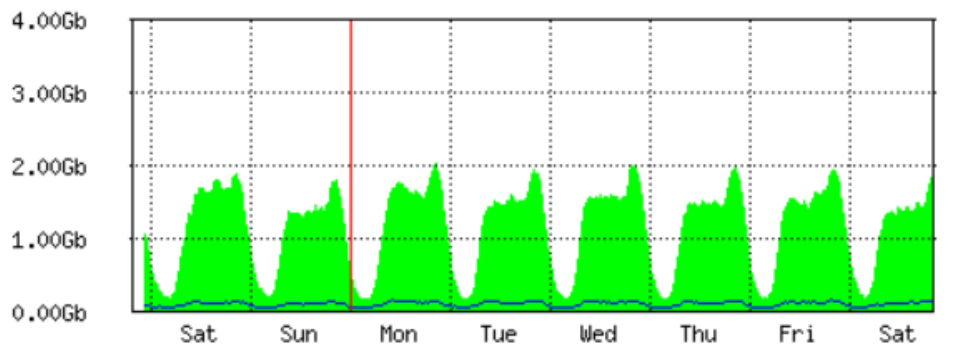

TRAFICO DE INTERNET ARCHIDONA PROVEEDOR NEDETEL

Max In: 2.03Gb; Average In: 1.14Gb; Current In: 1.81Gb;
Max Out: 133.53Mb; Average Out: 78.48Mb; Current Out: 112.47Mb;